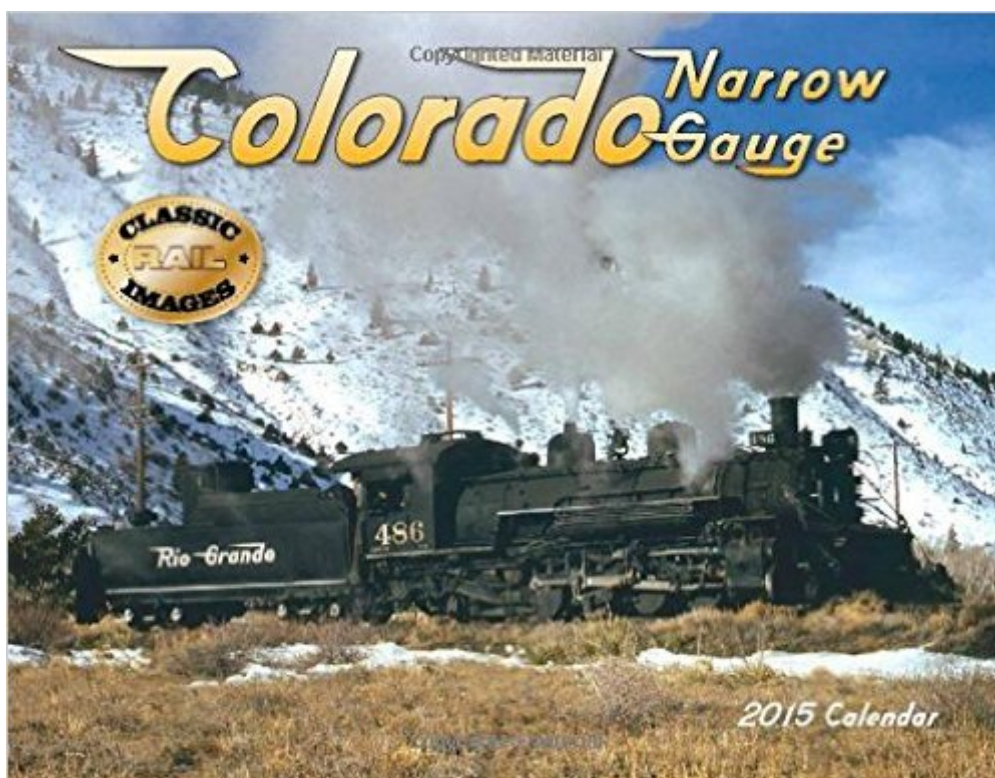

The book was found

Colorado Narrow Gauge 2015 Calendar (Classic Rail Images)

Synopsis

A rail-fan favorite, Colorado Narrow Gauge shows the trains that once traversed the narrow gauge rails, serving the Centennial state's mountain communities and their mines from the 1800s into the mid-1900s. (14 1/2" x 22 inches, open). Tide-mark press has been publishing quality calendars for over 35 years. Search for these 12 Tide-mark train calendars: Baltimore & Ohio Colorado Narrow Gauge Great Northern Railway Great Trains Howard Fogg Milwaukee Road Pennsylvania Railroad Railroading! Remarkable Steam Trains Santa Fe Shortline Railroads Union Pacific